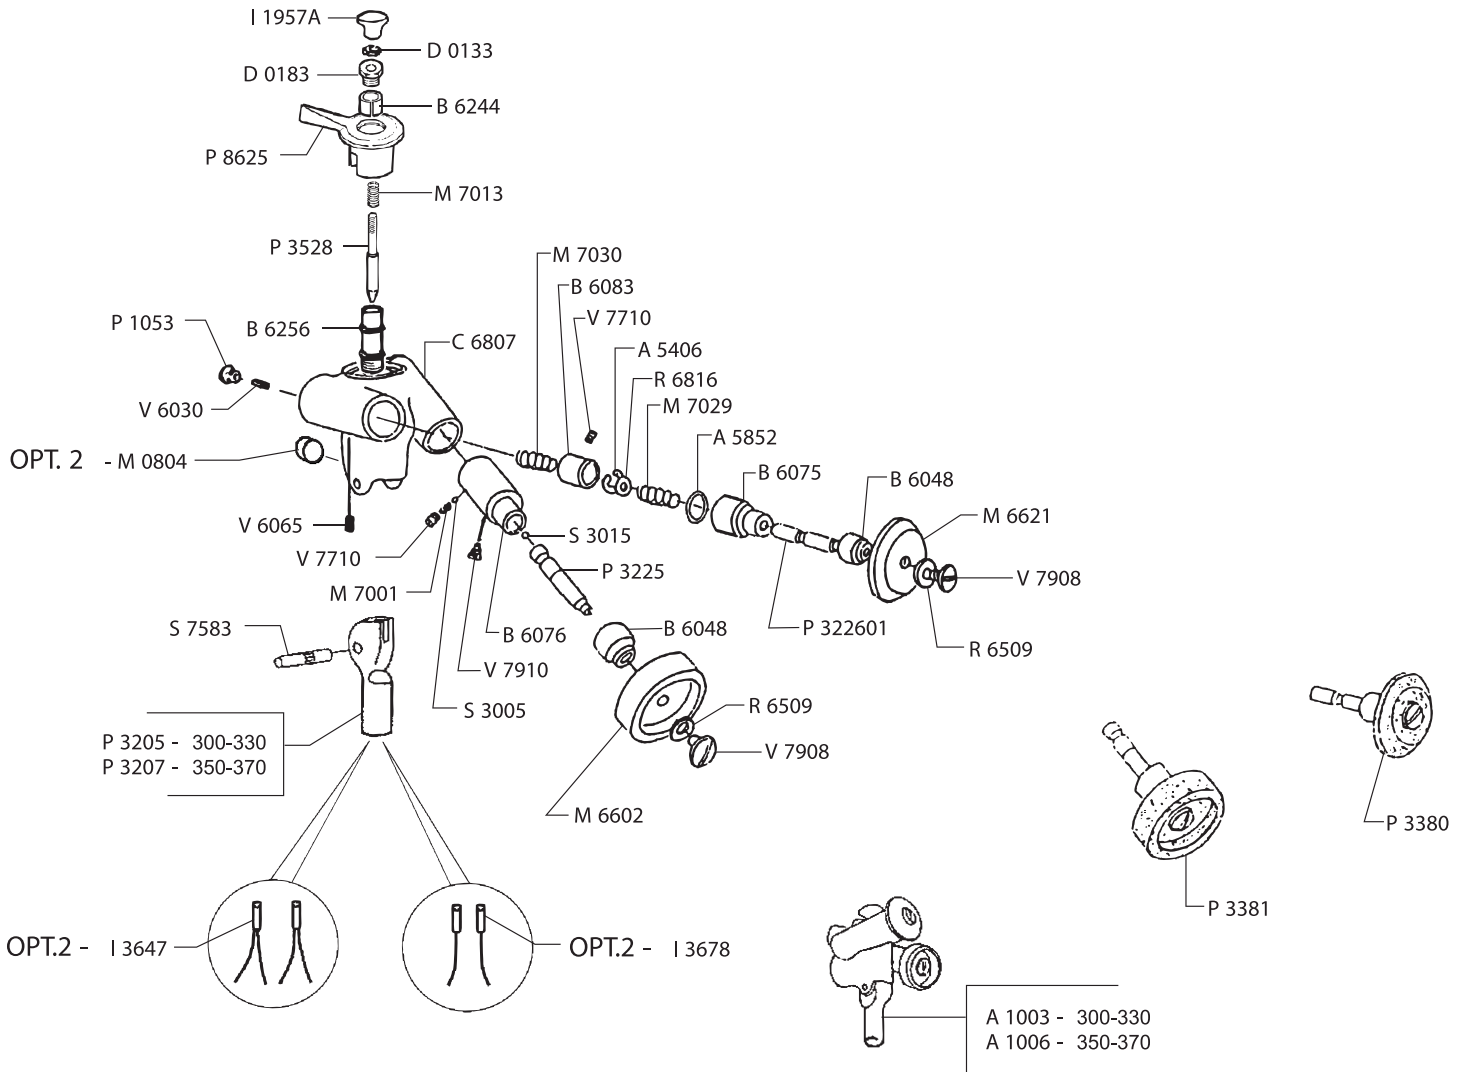

Parts Breakdown

Model MS-IT-0350-G 13643